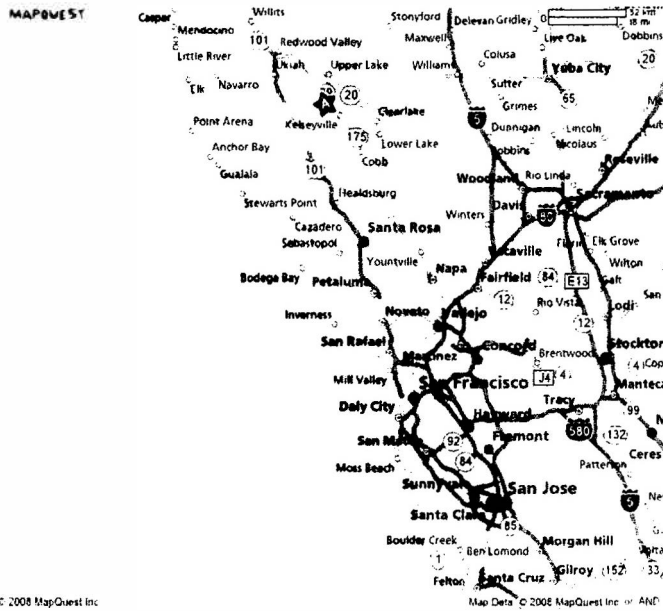

CALIFORNIA NORTHERN COASTAL AREA 06
OF ALCOHOLICS ANONYMOUS
PRESENTS:

POST-CONFERENCE ASSEMBLY 2017

"Supporting Our Future"

Saturday May 13, 2017

Lake County Fairgrounds - Fritch Hall

401 Martin St, Lakeport, CA 95453

**BRING YOUR FM RADIO FOR SIMULTANEOUS TRANSLATION
AND ASSISTED LISTENING**

Getting to Lakeport from the South: Take Hwy 101 North, 63 miles North of Petaluma, in Hopland turn right onto CA-175, proceed east to CA-29, turn left and head north, take ramp toward Lakeport, turn right on Lakeport Blvd., then left on Bevins St., right on Martin, to the Lake Co. Fairgrounds.

Getting to Lakeport from the North: Take Hwy 101 South, 20 miles south of Willits merge onto CA-20 East towards Upper Lake/Williams, proceed to CA-29 turn right, head south, take the ramp toward Lakeport, turn left onto 11th St./Scotts Valley Rd., follow 11th St. to Main St., turn right on to Main St. and proceed to Martin St., turn right onto Martin, to the Lake Co. Fairgrounds.

Kelseyville Methodist Church
1st and Main, Kelseyville
7:30 P.M.

Bilingual Spanish

9800 State Highway 53 Wilson St.
Silver Dollar Plaza, Suite E, Lower Lake
6:00 P.M.

Sunday:

Lakeport Fellowship Came to Believe