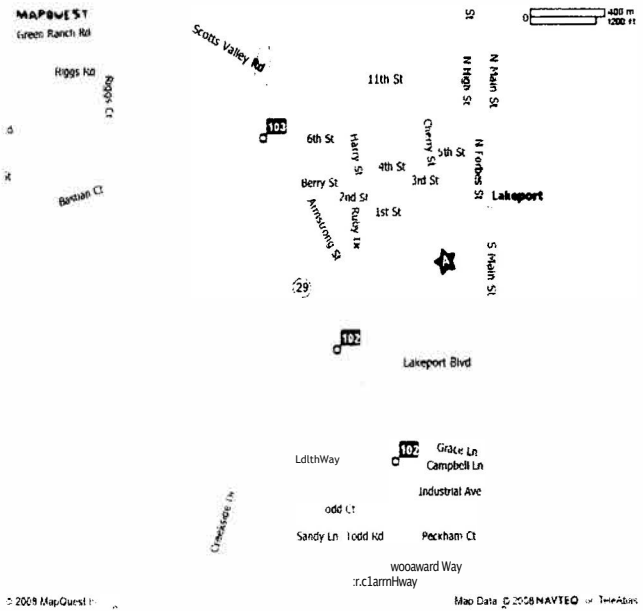

CALIFORNIA NORTHERN COASTAL AREA 06
OF ALCOHOLICS ANONYMOUS
PRESENTS:

POST-CONFERENCE ASSEMBLY 2017

"Supporting Our Future"

Saturday May 13, 2017

Lake County Fairgrounds - Fritch Hall

401 Martin St, Lakeport, CA 95453

**BRING YOUR FM RADIO FOR SIMULTANEOUS TRANSLATION
AND ASSISTED LISTENING**

Getting to Lakeport from the South: Take Hwy 101 North, 63 miles North of Petaluma, in Hopland turn right onto CA-175, proceed east to CA-29, turn left and head north, take ramp toward Lakeport, turn right on Lakeport Blvd., then left on Bevins St., right on Martin, to the Lake Co. Fairgrounds.

Getting to Lakeport from the North: Take Hwy 101 South, 20 miles south of Willits merge onto CA-20 East towards Upper Lake/Williams, proceed to CA-29 turn right, head south, take the ramp toward Lakeport, turn left onto 11th St./Scotts Valley Rd., follow 11th St. to Main St., turn right on to Main St. and proceed to Martin St., turn right onto Martin, to the Lake Co. Fairgrounds.

Kelseyville Methodist Church
1st and Main, Kelseyville
7:30 P.M.

Bilingual Spanish

9800 State Highway 53 Wilson St.
Silver Dollar Plaza, Suite E, Lower Lake
6:00 P.M.

Sunday:

Lakeport Fellowship Came to Believe